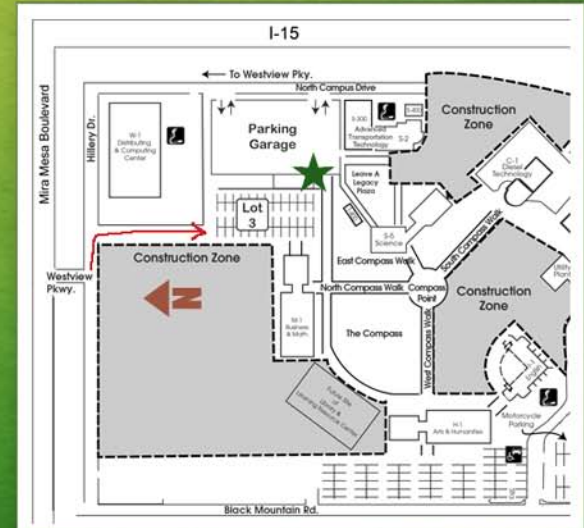

SAN DIEGO MIRAMAR COLLEGE

10440 Black Mountain Road • San Diego, CA 92126

SAN DIEGO COMMUNITY COLLEGE DISTRICT

CITY COLLEGE • MESA COLLEGE • MIRAMAR COLLEGE • CONTINUING EDUCATION